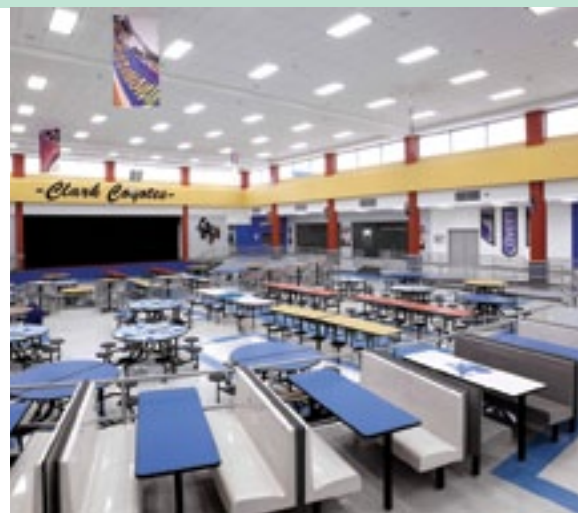

The Prism

Comfortably Contoured. The functional Prism Series offers superior durability, as well as, easy to clean surfaces—ideal for any high traffic dining area. Don't sacrifice style! Choose from ten stylish fiberglass options.

SPECIFICATIONS

Available in 2-, 4- and 6-seat booths & wall bench settees.

Series Name	The Prism			
Seat Length	24"	42"	48"	60"
Back Height	36"	36"	36"	36"
Seat Height	18"	18"	18"	18"

Booth opening with 24" tabletop is 63" from seat back to seat back.

FEATURES & BENEFITS

- ▶ **Durable Molded Fiberglass** construction allows for easy clean-up. *Spend less time cleaning.*
- ▶ **Laminated Back** constructed with .38" upholstered welt cord between booth and back. *Stronger, more durable booths.*
- ▶ **Solid One-piece Frame** features 14-gauge 2" x 2" square tubing. Holds up to the rigors of today's school environment. Optional laminated box bases with metal corner guards are available. *Provides protection for knees and feet.*
- ▶ **Removable Back Pads** with 1.5" thick high-density polyurethane foam are featured on the Prism Series. *Highly resilient back pad offers flexibility and easy cleaning.*
- ▶ **Fire Retardant:** All fabric and foam meets or exceeds California Fire Retardant Standards (CA-117). *Safety is a top priority.*
- ▶ **Customized Graphic Design** is available on all booth tabletops. *Promote your college brand!*
- ▶ **5-Year Warranty:** As part of Palmer Hamilton's on-going commitment to quality, we warrant that our booths will be free from defects in original material and workmanship for a period of five years from the original shipment date. *Our guarantee!*