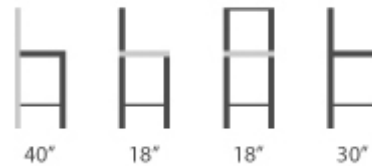

Chair

CHAIR SPECIFICATIONS

- 18"W x 18"D x 35"H
- Number per carton: 2
- Chair weight: 20lbs.

STOOL SPECIFICATIONS

- 18"W x 18"D x 40"H
- Number per carton: 1
- Stool weight: 24lbs.

Stool

OPTIONS

- Variety of stain finishes.
- Premium metal based glides.
- Four back styles.
- Wood or upholstered seat and back.